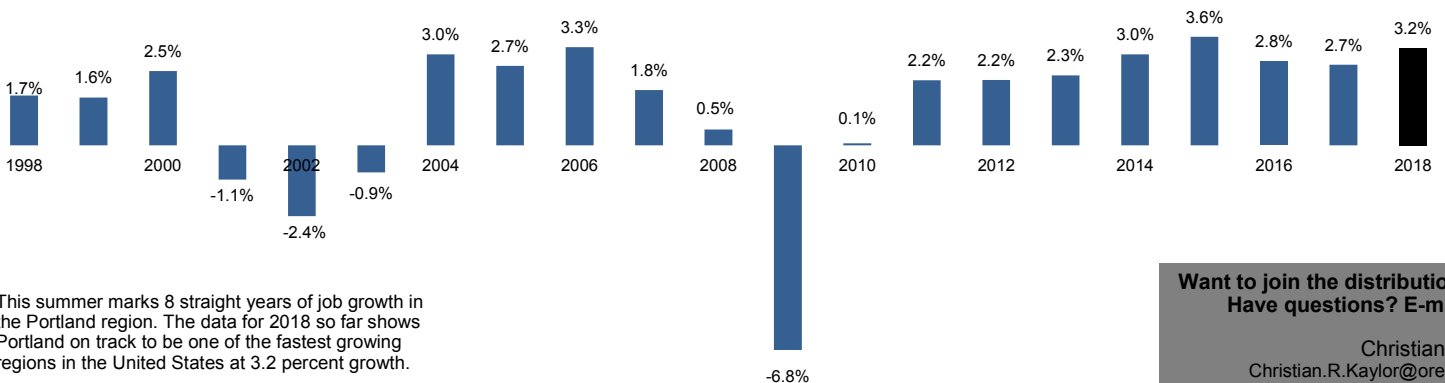

Portland Metro - Seasonally adjusted

Employment Growth

Portland Metro

July 2018 **1,209,700**
Growth +37,900 (+3.2%)
Year-over-year

Industry Growth

Portland Metro - July
Year-over-year growth (percentage)

Construction	+9,200 (+13.3%)
Healthcare & Social Assistance	+11,500 (+8.2%)
Manufacturing	+6,100 (+4.9%)
Leisure & Hospitality	+5,600 (+4.4%)
Professional & Business Services	+6,600 (+3.6%)
Transportation & Warehousing	+1,300 (+3.6%)
Information	+600 (+2.4%)
Financial Activities	+600 (+0.8%)

Portland Metro Employment Growth Year-over-year 1998 to 2018

This summer marks 8 straight years of job growth in the Portland region. The data for 2018 so far shows Portland on track to be one of the fastest growing regions in the United States at 3.2 percent growth.