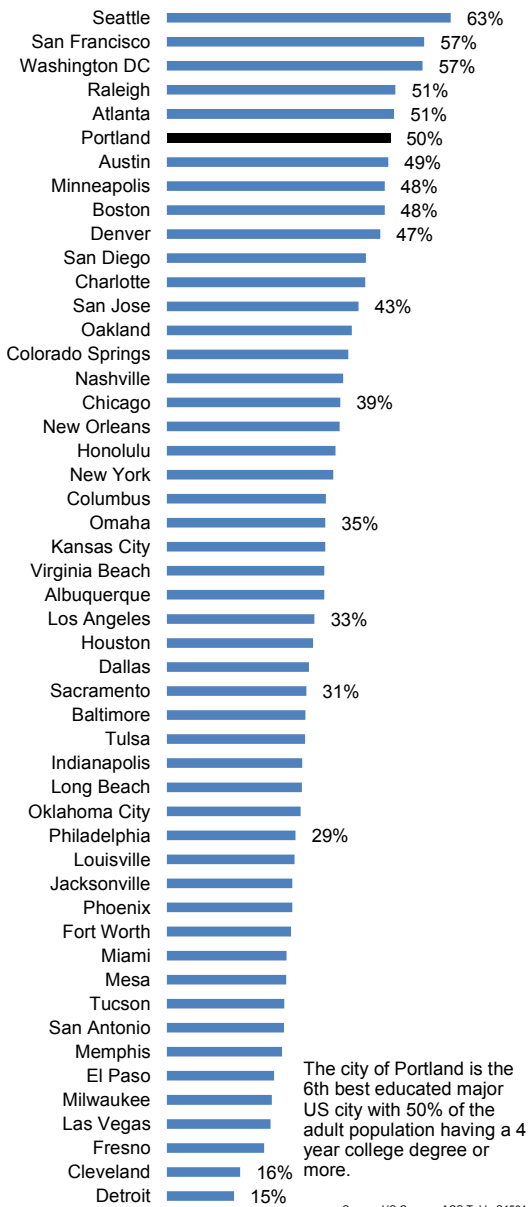

Population with a College Degree

50 US Cities - 2016 - % with a 4 year degree

The city of Portland is the 6th best educated major US city with 50% of the adult population having a 4 year college degree or more.

Source: US Census, ACS Table S1501

Population with a College Degree

Oregon Cities - 2016 - % with a 4 year degree

Among the largest Oregon cities, Portland is the best educated. Beaverton, Bend, Hillsboro and Eugene are close behind.

Population with a College Degree

City of Portland and the United States

The share of Portland's population with a college degree has grown rapidly over the last ten years.

EMPLOYMENT TRENDS

**July
Unemployment Rate**

Portland Metro Employment Growth Year-over-year 1998 to 2018

This summer marks 8 straight years of job growth in the Portland region. The data for 2018 so far shows Portland on track to be one of the fastest growing regions in the United States at 3.2 percent growth.