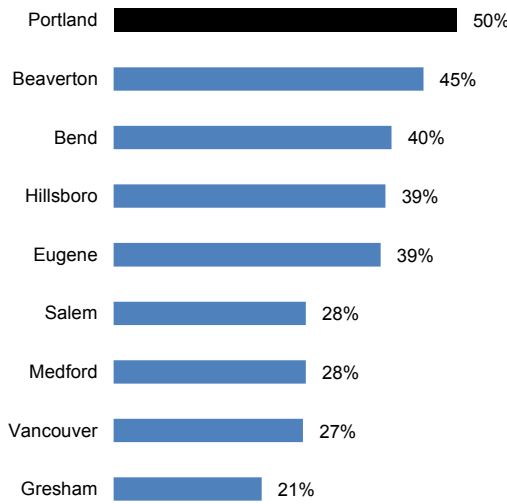

Population with a College Degree

50 US Cities - 2016 - % with a 4 year degree

The city of Portland is the 6th best educated major US city with 50% of the adult population having a 4 year college degree or more.

Source: US Census, ACS Table S1501

Population with a College Degree

Oregon Cities - 2016 - % with a 4 year degree

Among the largest Oregon cities, Portland is the best educated. Beaverton, Bend, Hillsboro and Eugene are close behind.

Population with a College Degree

City of Portland and the United States

The share of Portland's population with a college degree has grown rapidly over the last ten years.

EMPLOYMENT TRENDS

**July
Unemployment Rate**