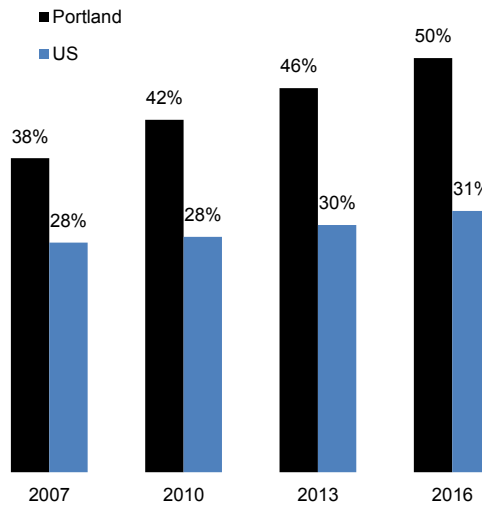

Population with a College Degree

50 US Cities - 2016 - % with a 4 year degree

The city of Portland is the 6th best educated major US city with 50% of the adult population having a 4 year college degree or more.

Source: US Census, ACS Table S1501

Population with a College Degree

Oregon Cities - 2016 - % with a 4 year degree

Among the largest Oregon cities, Portland is the best educated. Beaverton, Bend, Hillsboro and Eugene are close behind.

Population with a College Degree

City of Portland and the United States

The share of Portland's population with a college degree has grown rapidly over the last ten years.

EMPLOYMENT TRENDS

**July
Unemployment Rate**